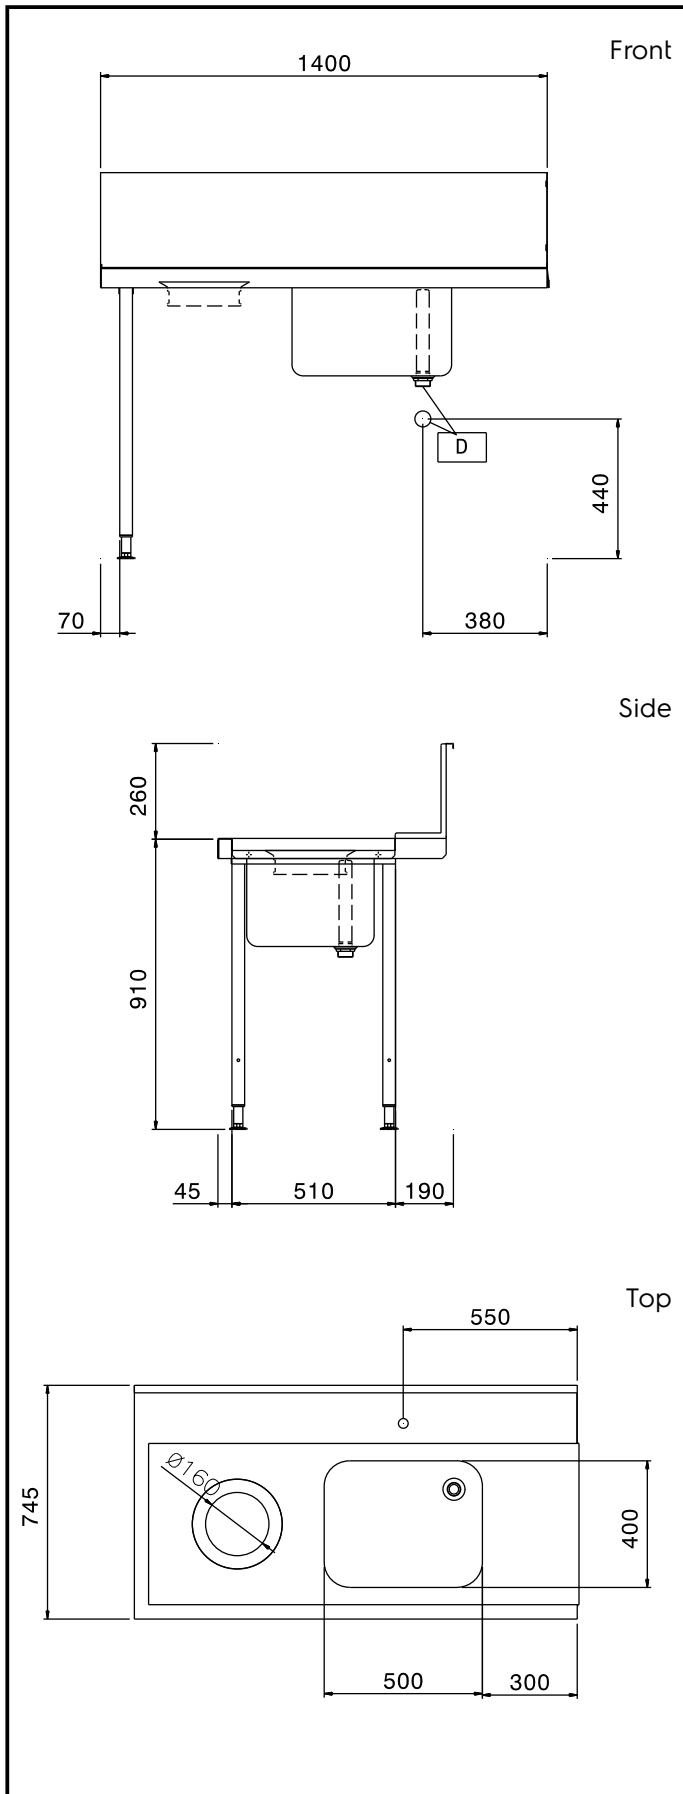

**865311 (BHHPTBH14L)**      Prewash table with  
500x400mm bowl & hole for  
hood type, l>r, 1400mm

---

**Short Form Specification**

---

**Item No.** \_\_\_\_\_

For hood type dishwashers. Constructed in 304 AISI stainless steel. Backsplash mm300h. N. 2 square 40x40mm tubular legs on height-adjustable feet. Bowl size mm500x400x300h with overflow pipe, drain hole and plastic syphon. Waste scraping hole with rubber ring. Basket direction: from left to right.

**Main Features**

- Supplied knocked-down and easy to assemble.
- Designed for 500x500 mm dishwashing racks.
- Plain undershelves and pre-rinse units available as optional accessories.

**Construction**

- Stainless steel feet 50 mm adjustable in height to ensure that tables drain back into the dishwasher.
- 700x500x300mm bowl available upon request.
- Equipped with scrape hole.
- Included splashback to prevent water spatter.
- Deep anti-drip profiles completely folded with lower edge for safe and easy cleaning.
- All surfaces smooth with polished finish.
- 40x40 mm square tubular legs in AISI 304 stainless steel.
- 304 AISI stainless steel construction throughout.
- To be secured to the dishwasher and fitted with one pair of legs at the other end.

**Optional Accessories**

- Prewash spray unit, single hole PNC 855315
- Undershef for dishwasher PNC 865353   
table, 1400mm
- Floor fastening kit for 2 square PNC 865386   
legs
- Single plastic drain syphon 2 PNC 895313   
" for sinks

## Key Information:

<b>External dimensions, Width:</b>	
865311 (BHHPTBH14L)	1400 mm
<b>External dimensions, Depth:</b>	745 mm
<b>External dimensions, Height:</b>	1170 mm
<b>Net weight:</b>	12 kg
<b>Splashback Dimensions, Height:</b>	300 mm
<b>Basin dimensions:</b>	500x400x300h